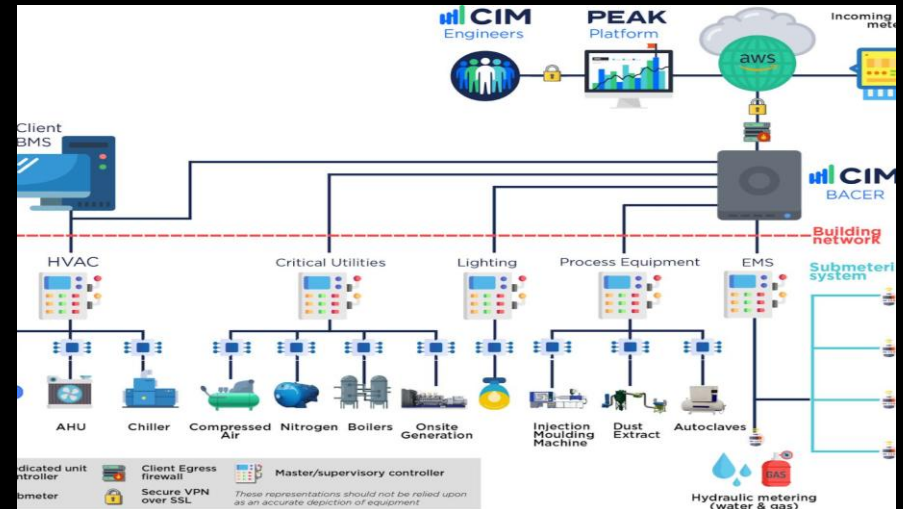

فريق التنفيذ

بالتخصص والخبرة والكفاءة، يقوم فريق التنفيذ بتحقيق الهدف وتحويل الفكرة إلى واقع مع اهتمام بأدق التفاصيل.

GRMS

- ZENNIO
- THEBEN
- WEERO

- Guest Room Management System

BacNET

- Building Automation and Control Networks

MEAGERMENT SYSTEM

- ELECTRICAL POWER METER
- WATERMETER
- SOIL SENSOR
- LEVEL SENSOR

NURSE CALL SYSTEM

- Nurse-call systems are modern technology used in hospitals to facilitate communication between patients and medical staff. They allow patients to request assistance with the push of a button, ensuring quick response and effective care.

SOUND SYSTEM

- PAGING SYSTEM WITH LOUD SPEAKERS

IP TELEPHONE

- CONTROL ALL TELEPHONE PROCESS

IP TV

- DISTRIBUTE ALL TV CHANNELS INTO TV SCREENS

Honeywell

AIRZONE
La climatizzazione intelligente