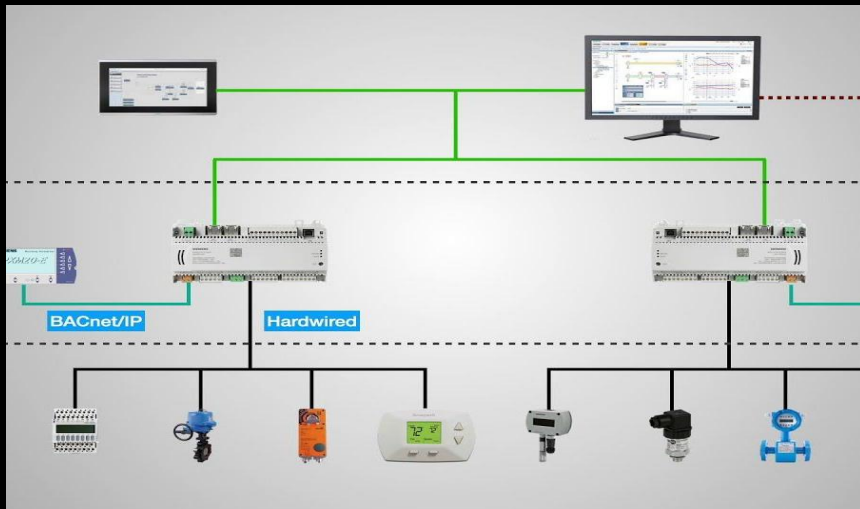

فريق التنفيذ

بالتخصص والخبرة والكفاءة، يقوم فريق التنفيذ بتحقيق الهدف وتحويل الفكرة إلى واقع مع اهتمام بأدق التفاصيل.

GRMS

- ZENNIO
- THEBEN
- WEERO

- Guest Room Management System

BacNET

- Building Automation and Control Networks

MEAGERMENT SYSTEM

- ELECTRICAL POWER METER
- WATERMETER
- SOIL SENSOR
- LEVEL SENSOR

NURSE CALL SYSTEM

- Nurse-call systems are modern technology used in hospitals to facilitate communication between patients and medical staff. They allow patients to request assistance with the push of a button, ensuring quick response and effective care.