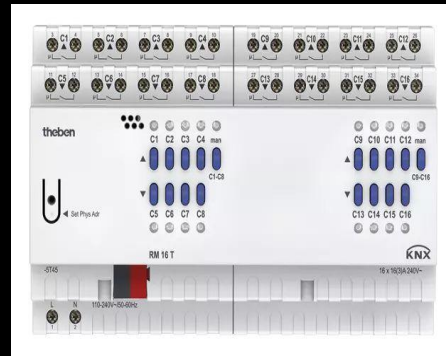

- ZENNIO
- THEBEN
- WEERO

- Guest Room Management System