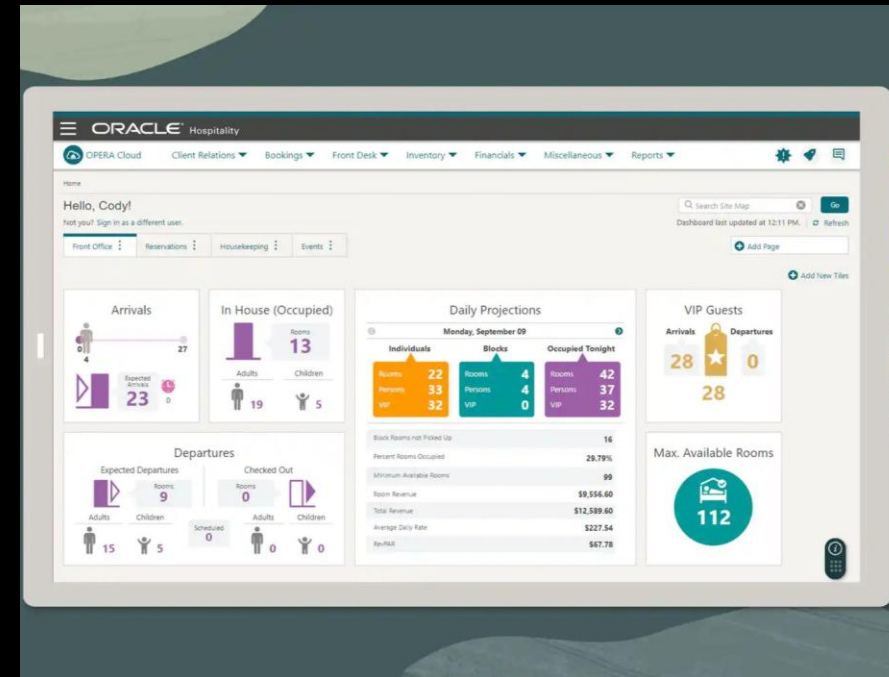

PMS

- Property Management Systems